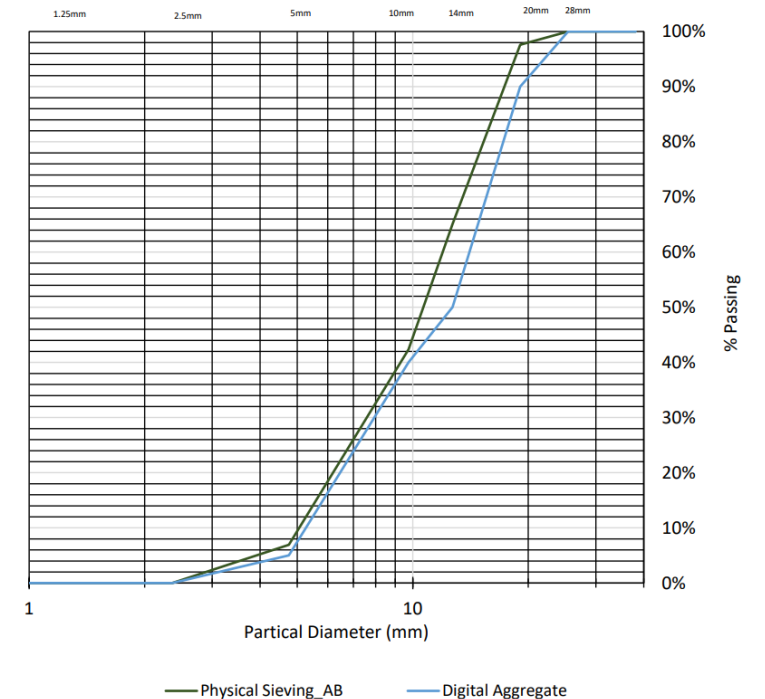

digitalAggregate™ | Digital Sieving Overview

Real time digital sieve equivalent(SievEQ) and novel shape and size data for Concrete Aggregates

Images captured with scale chip and uploaded to cloud via $\alpha\beta$ Data Portal

Images processed on virtual machine

shape/size factors analyzed

Trends and guidance posted to $\alpha\beta$ Data Portal

Created using cell phone image and $\alpha\beta$ custom computer vision algorithm and data processing engine.